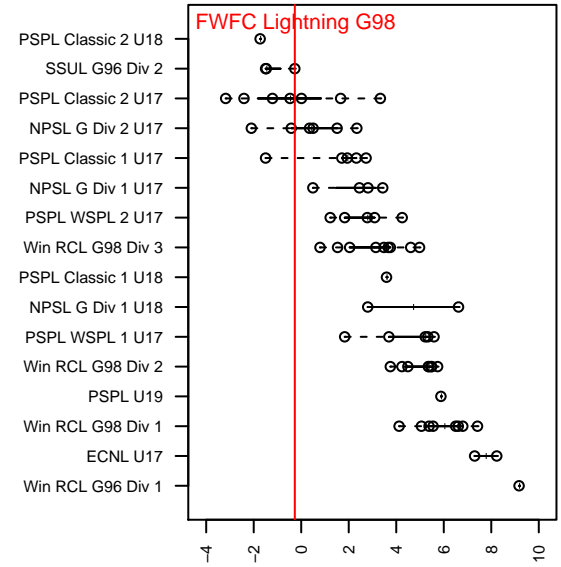

FWFC Lightning G98

Federal Way FC
Federal Way, WA
G98 total strength=1096
attack=3.88 defense=2
fall league = SSUL G96 Div 2

alt names used:

Venues played:
2015 Xtreme Cup GU17-19
2015 SSUL G96 Div 2

**attack and defense variance (black dot)
relative to other teams
and top 10 in region**

**attack and defense rating
relative to others at age
and all opponents in last 13 months**

Performance relative to 13 month average

Performance relative to 13 month average

date	home		away		venue	pred.home	pred.away
2015-12-06	FWFC Lightning G98	1	FME Phoenix G97	4	2015 SSUL G96 Div 2	0.90	2.07
2015-11-22	FWFC Lightning G98	3	FME Cosmos G97	0	2015 SSUL G96 Div 2	3.52	1.01
2015-11-15	Vipers -Unk G97	7	FWFC Lightning G98	2	2015 SSUL G96 Div 2	3.86	2.13
2015-11-01	FWFC Lightning G98	2	PSU Impact G98	1	2015 SSUL G96 Div 2	2.23	0.95
2015-10-25	MpVSA Rowdies G98	0	FWFC Lightning G98	3	2015 SSUL G96 Div 2	1.00	2.53
2015-10-18	FWFC Lightning G98	1	West Seattle Reign G96	4	2015 SSUL G96 Div 2	0.88	2.92
2015-10-11	Tacoma United Mojonera G97	2	FWFC Lightning G98	0	2015 SSUL G96 Div 2	4.09	1.56
2015-10-04	FWFC Lightning G98	7	PSU Inferno G97	0	2015 SSUL G96 Div 2	4.44	1.33
2015-09-27	FWFC Adrenaline G97	2	FWFC Lightning G98	1	2015 SSUL G96 Div 2	1.98	0.96
2015-09-20	FWFC Lightning G98	2	Harbor Extreme G97	2	2015 SSUL G96 Div 2	0.87	1.28
2015-09-19	Southlake Select Lightning G97	1	FWFC Lightning G98	0	2015 SSUL G96 Div 2	1.74	1.78
2015-08-22	FWFC Lightning G98	3	Marysville StrikerForce G97	2	2015 Xtreme Cup GU17-19	1.84	1.72
2015-08-22	Seattle United S Blue G97	3	FWFC Lightning G98	0	2015 Xtreme Cup GU17-19	2.41	0.43
2015-08-21	Spokane Scotties G98	3	FWFC Lightning G98	0	2015 Xtreme Cup GU17-19	4.64	0.93